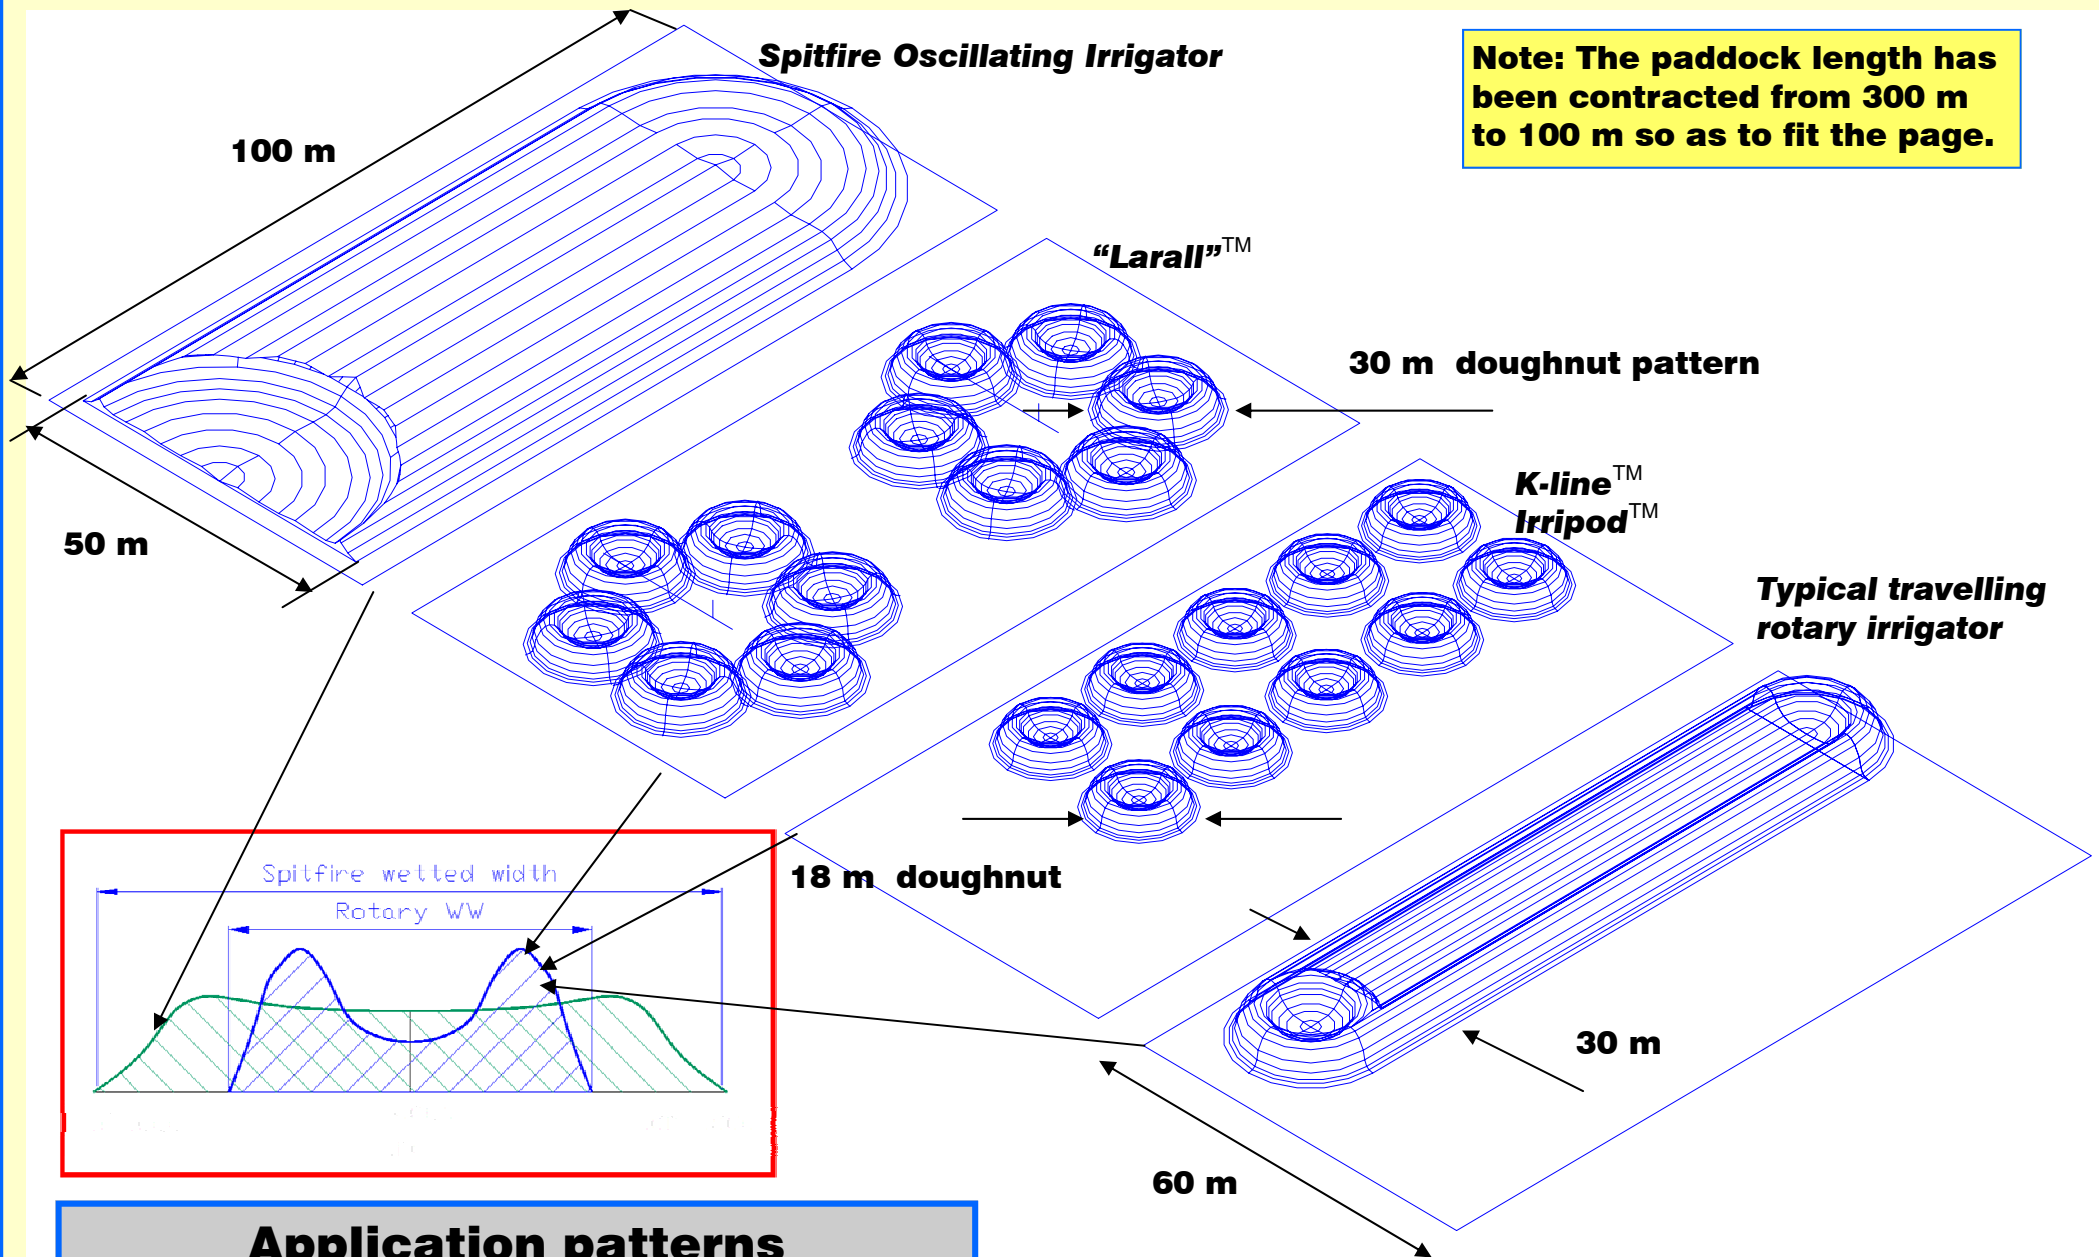

All the irrigator "footprints" change as pressures and nozzle sizes change. Illustrations are a good indication only

Note: The paddock length has been contracted from 300 m to 100 m so as to fit the page.

Application patterns of various styles of irrigator